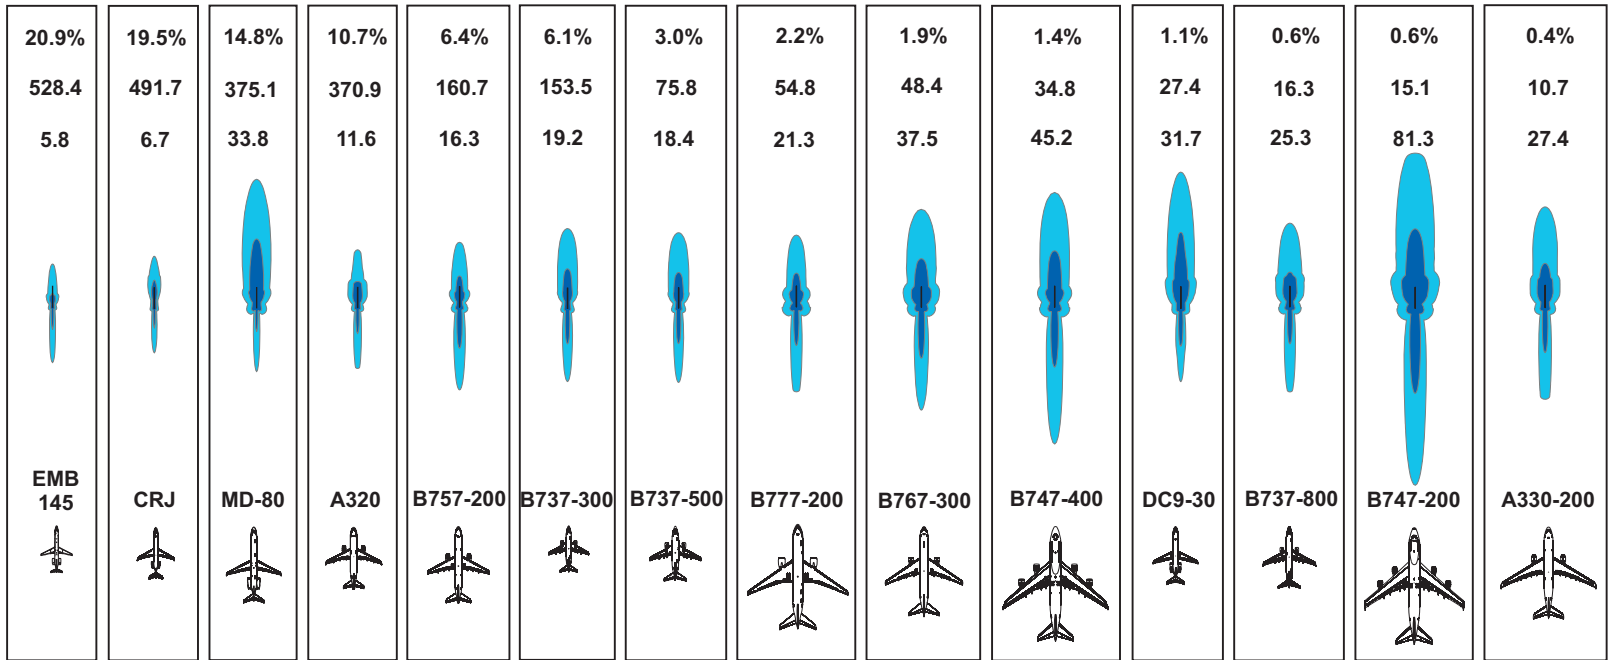

AIRCRAFT NOISE COMPARISON

Percentage of Total Operations at O'Hare:
2006 Average Daily Operations:
Footprint Area (square miles):

Percentage of Total Operations at O'Hare:
2006 Average Daily Operations:
Footprint Area (square miles):

Source: Chicago Airport
Noise Monitoring
System (ANMS)
INM Version 7.0