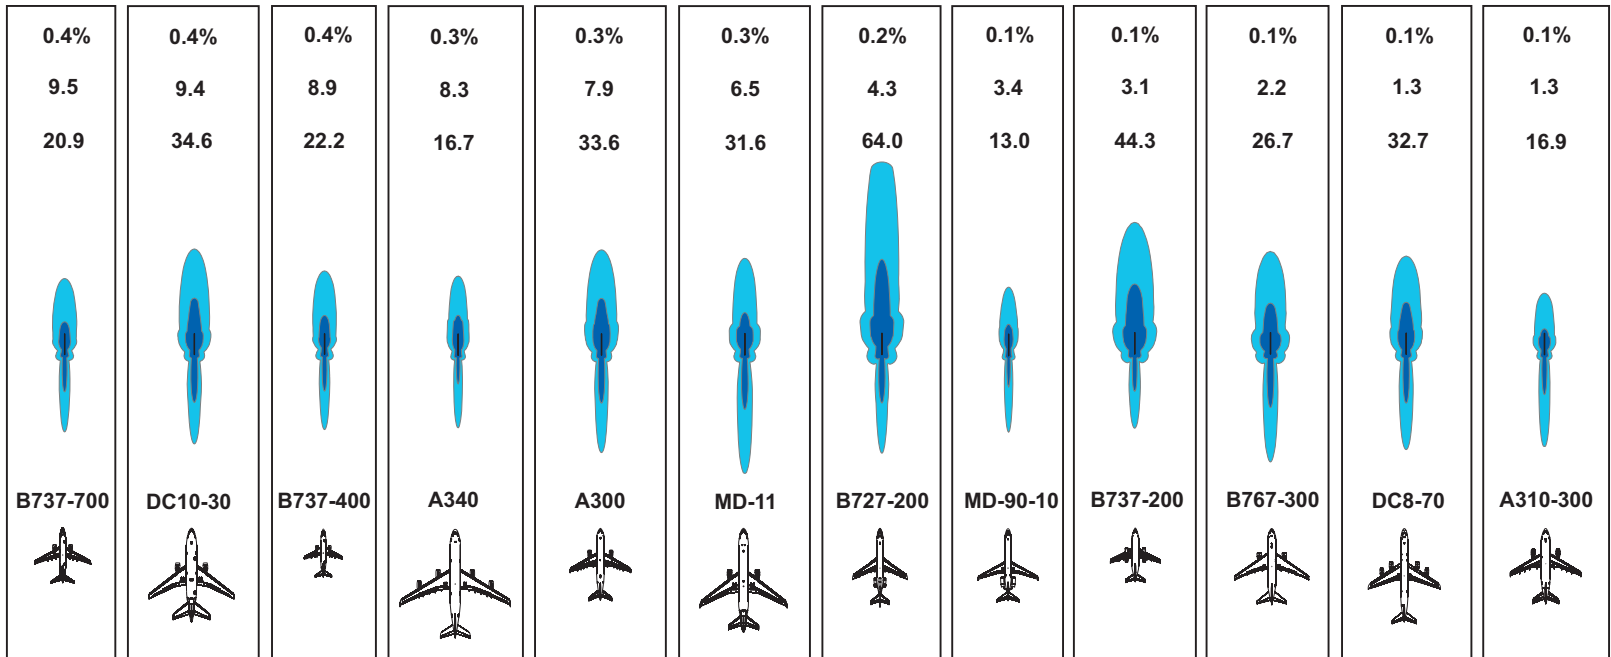

AIRCRAFT NOISE COMPARISON

Percentage of Total Operations at O'Hare:
2006 Average Daily Operations:
Footprint Area (square miles):

Percentage of Total Operations at O'Hare:
2006 Average Daily Operations:
Footprint Area (square miles):