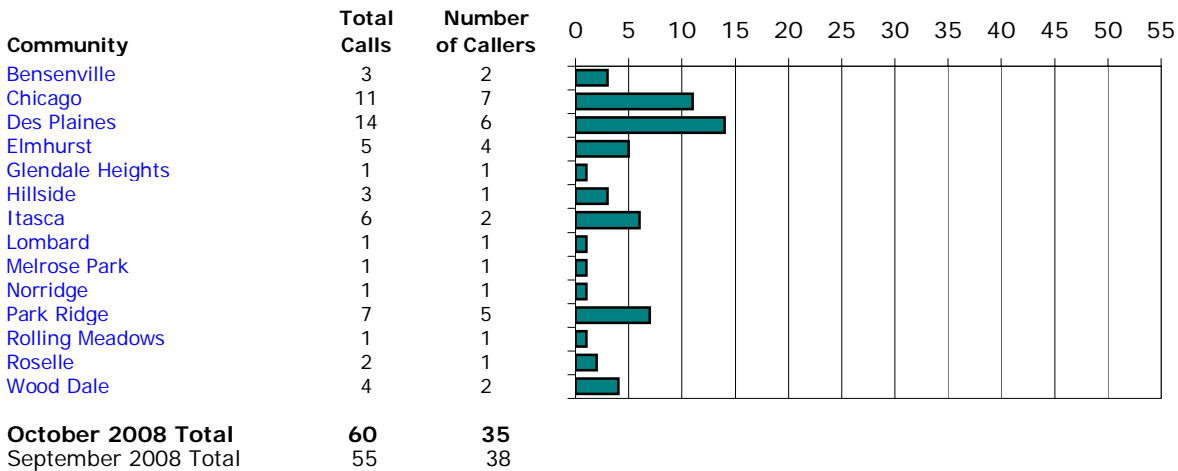

Monthly Hotline Calls by Community¹

Nighttime - 10:00 p.m. - 7:00 a.m.

Nature of Hotline Call Noise Complaint

All Hours

Nature of Hotline Call Noise Complaint

Nighttime - 10:00 p.m. - 7:00 a.m.

¹ Complaint calls made within the State of Illinois.