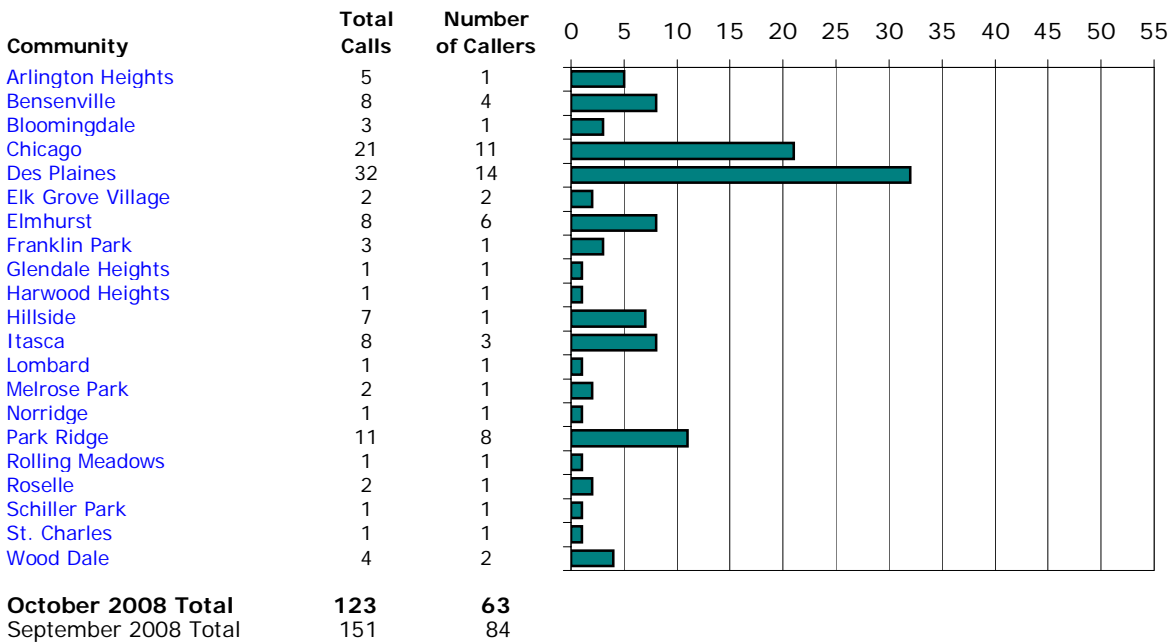

Noise Hotline Report

Chicago O'Hare International Airport
October 2008

Monthly Hotline Calls by Community¹

All Hours

Monthly Hotline Calls by Community¹

Nighttime - 10:00 p.m. - 7:00 a.m.

Nature of Hotline Call Noise Complaint