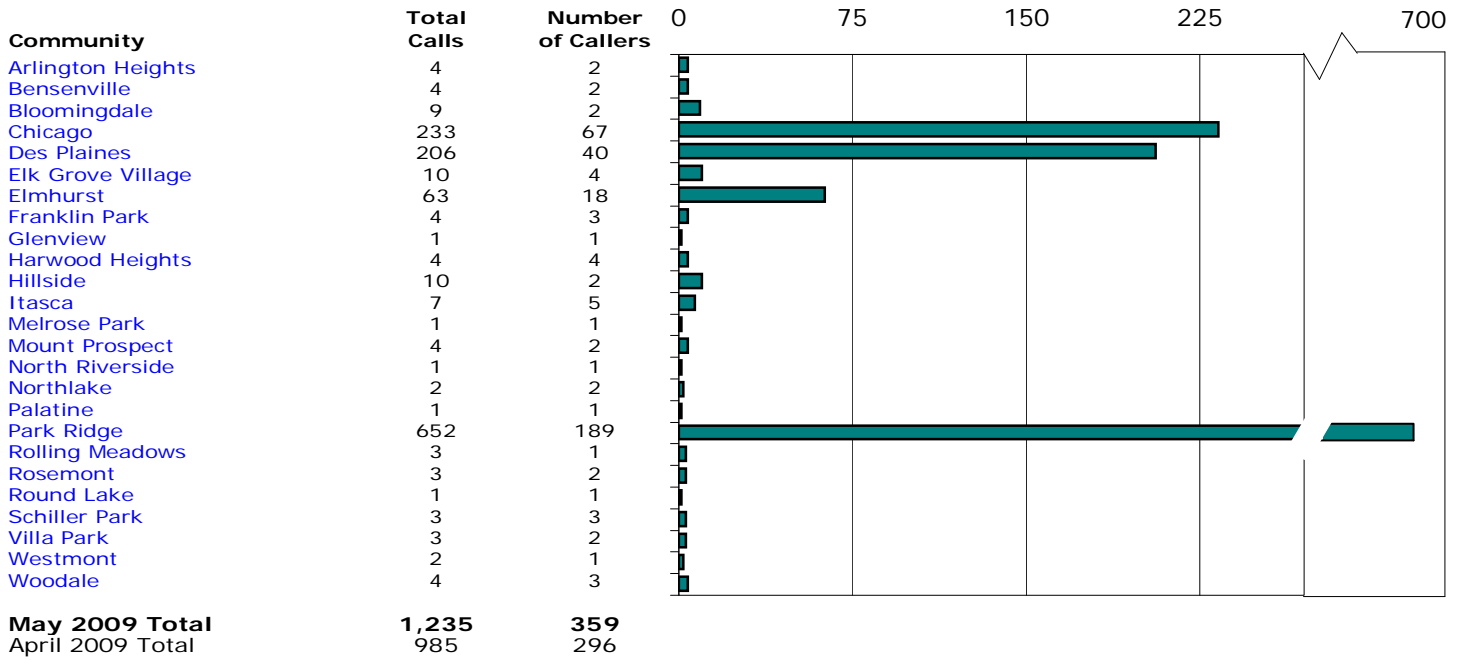

Noise Hotline Report

Chicago O'Hare International Airport

Period: May 2009

Monthly Hotline Calls by Community¹

All Hours

Monthly Hotline Calls by Community¹

Nighttime - 10:00 p.m. - 7:00 a.m.