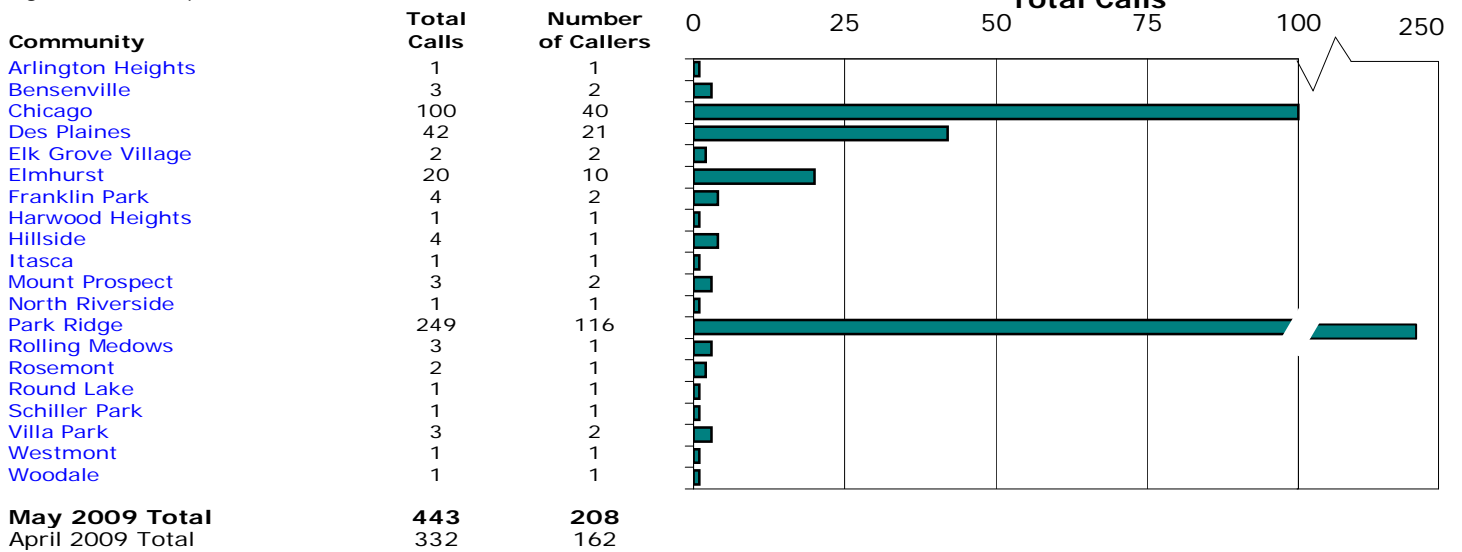

Nature of Hotline Call Noise Complaint

All Hours