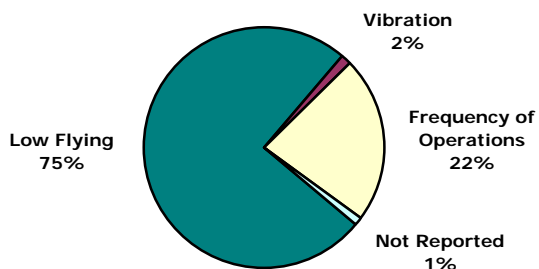

Noise Hotline Report

Chicago O'Hare International Airport

Period: May 2009

Monthly Hotline Calls by Community¹

All Hours

Monthly Hotline Calls by Community¹

Nighttime - 10:00 p.m. - 7:00 a.m.

Nature of Hotline Call Noise Complaint

All Hours

Nature of Hotline Call Noise Complaint

Nighttime - 10:00 p.m. - 7:00 a.m.

¹ Complaint calls made within the State of Illinois.