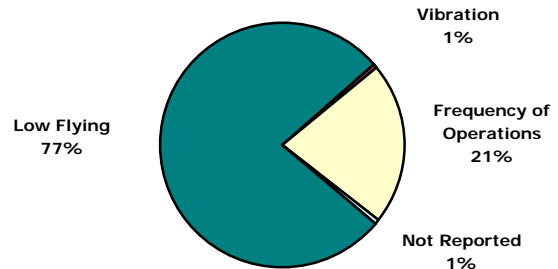

Noise Hotline Report

Chicago O'Hare International Airport

Period: May 2009

Monthly Hotline Calls by Community¹

All Hours

Monthly Hotline Calls by Community¹

Nighttime - 10:00 p.m. - 7:00 a.m.

Nature of Hotline Call Noise Complaint

All Hours

Nature of Hotline Call Noise Complaint

Nighttime - 10:00 p.m. - 7:00 a.m.

¹ Complaint calls made within the State of Illinois.