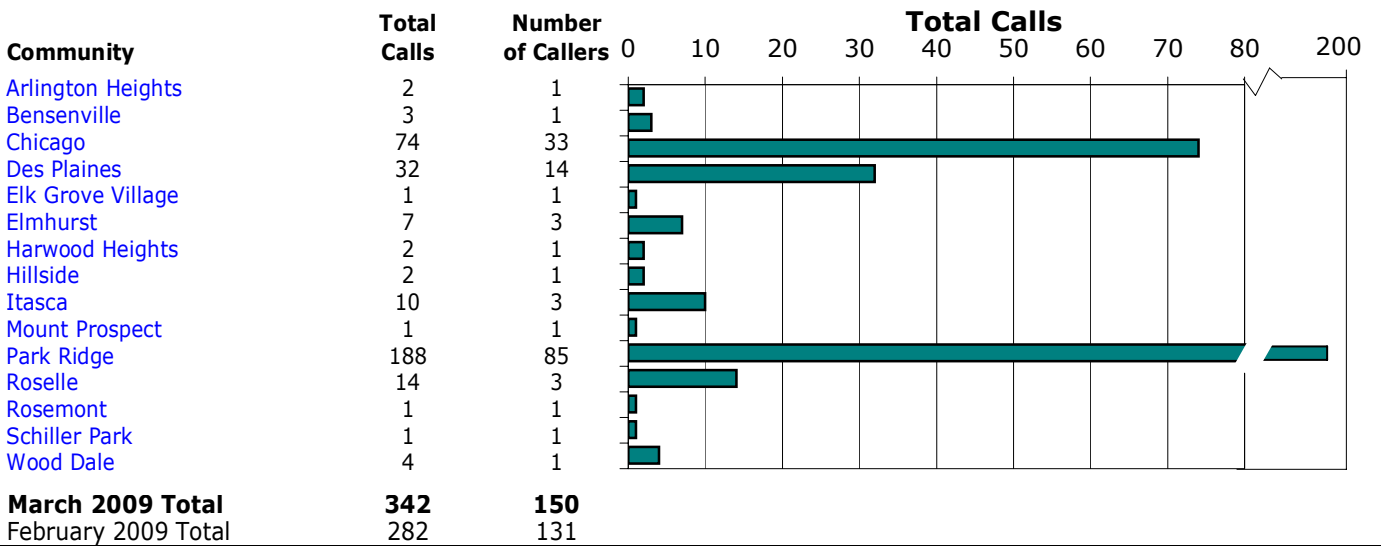

Monthly Hotline Calls by Community¹

Nighttime - 10:00 p.m. - 7:00 a.m.

Nature of Hotline Call Noise Complaint

All Hours