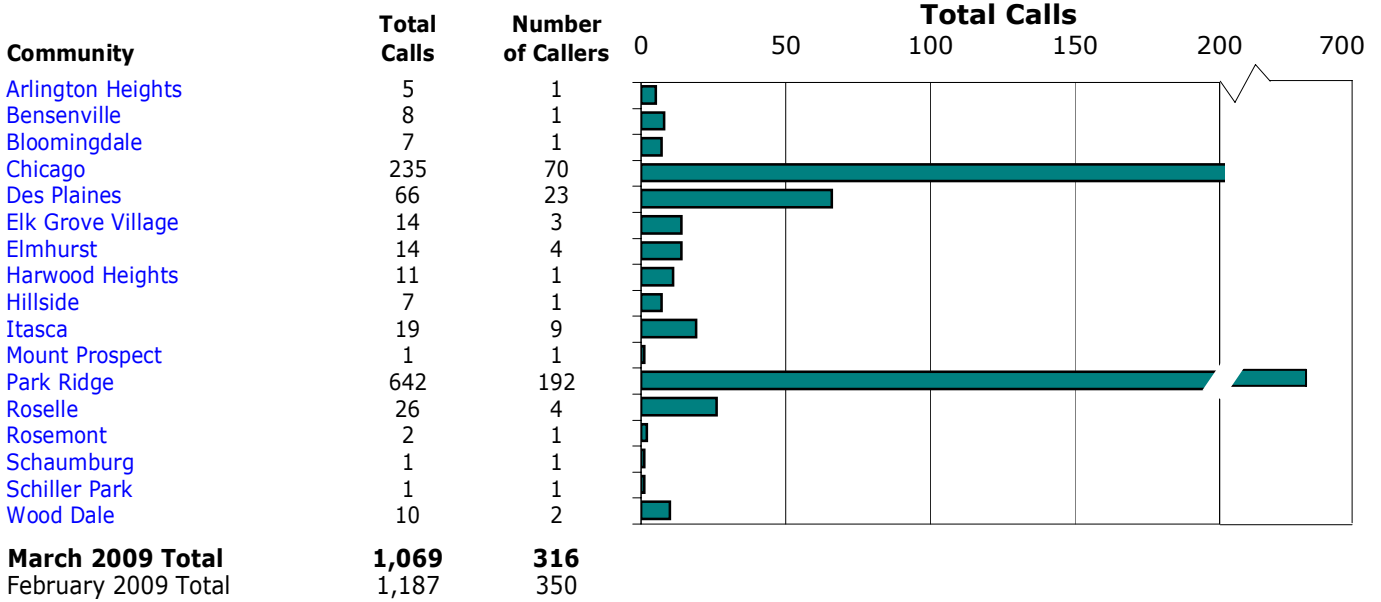

Noise Hotline Report

Chicago O'Hare International Airport
March 2009

Monthly Hotline Calls by Community¹

All Hours