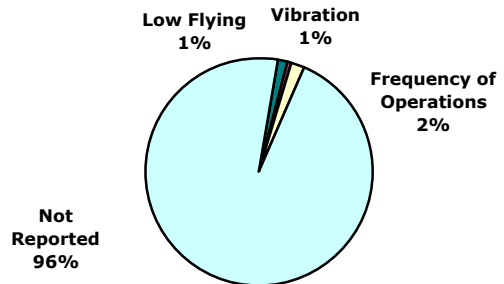

All Hours

Nature of Hotline Call Noise Complaint

Nighttime - 10:00 p.m. - 7:00 a.m.

¹ Complaint calls made within the State of Illinois.