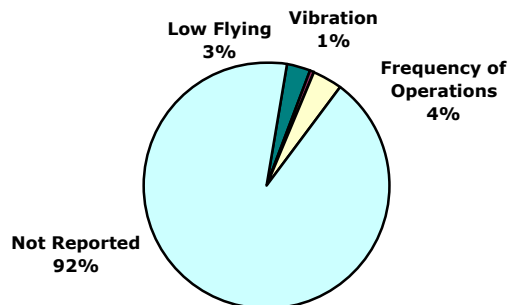

All Hours

Nature of Hotline Call Noise Complaint

Nighttime - 10:00 p.m. - 7:00 a.m.

¹ Complaint calls made within the State of Illinois.