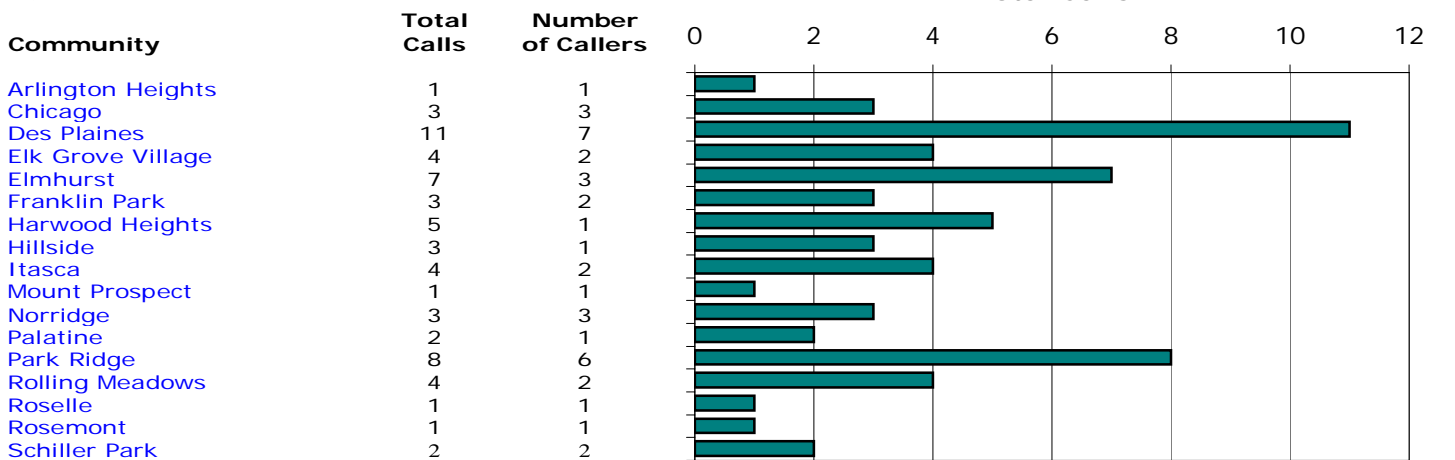

## Monthly Hotline Calls by Community<sup>1</sup>

All Hours

**June 2008 Total** 140  
 May 2008 Total 92

## Monthly Hotline Calls by Community<sup>1</sup>

Nighttime - 10:00 p.m. - 7:00 a.m.

**June 2008 Total** 63  
 May 2008 Total 31