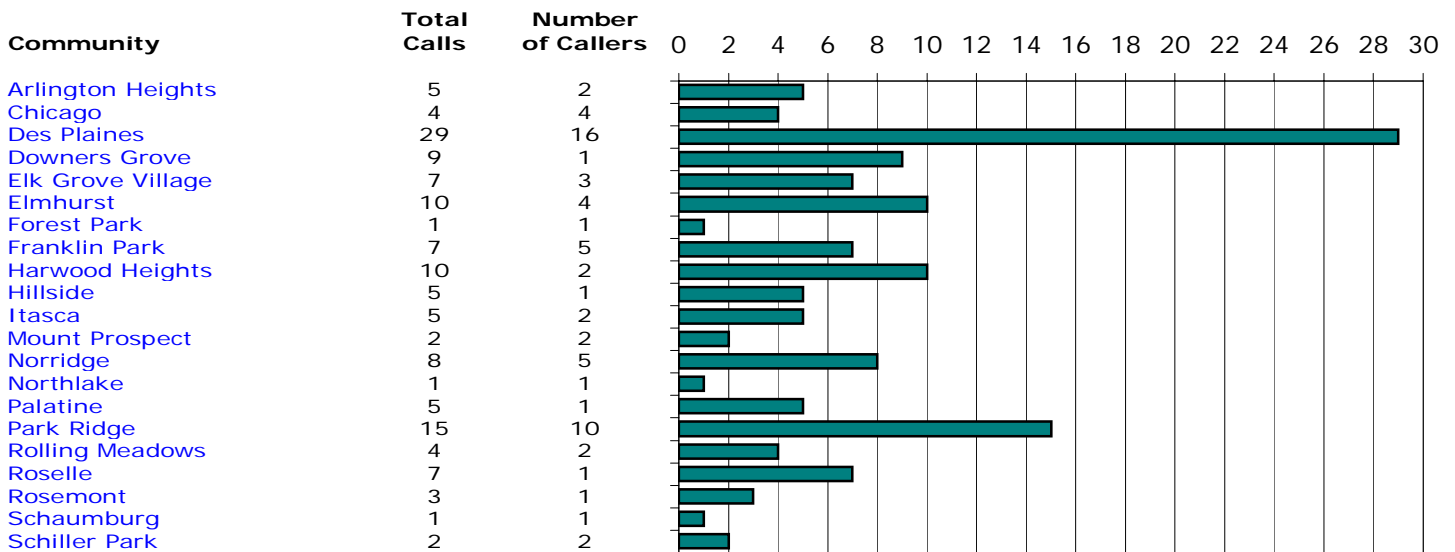

## Monthly Hotline Calls by Community<sup>1</sup>

All Hours

**June 2008 Total** 140  
 May 2008 Total 92