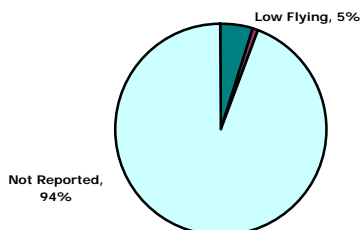

Nature of Hotline Call Noise Complaint

All Hours