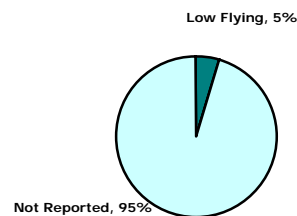

Nature of Hotline Call Noise Complaint

Nighttime - 10:00 p.m. - 7:00 a.m.

¹ Complaint calls made within the State of Illinois.