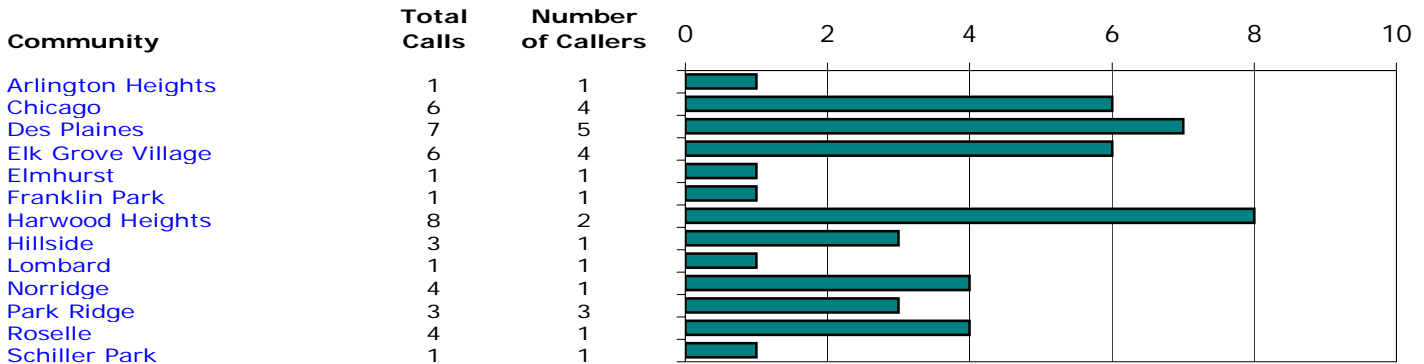

Noise Hotline Report

Chicago O'Hare International Airport
July 2008

Monthly Hotline Calls by Community¹

All Hours

July 2008 Total **138** **48**
 June 2008 Total 140 67

Monthly Hotline Calls by Community¹

Nighttime - 10:00 p.m. - 7:00 a.m.