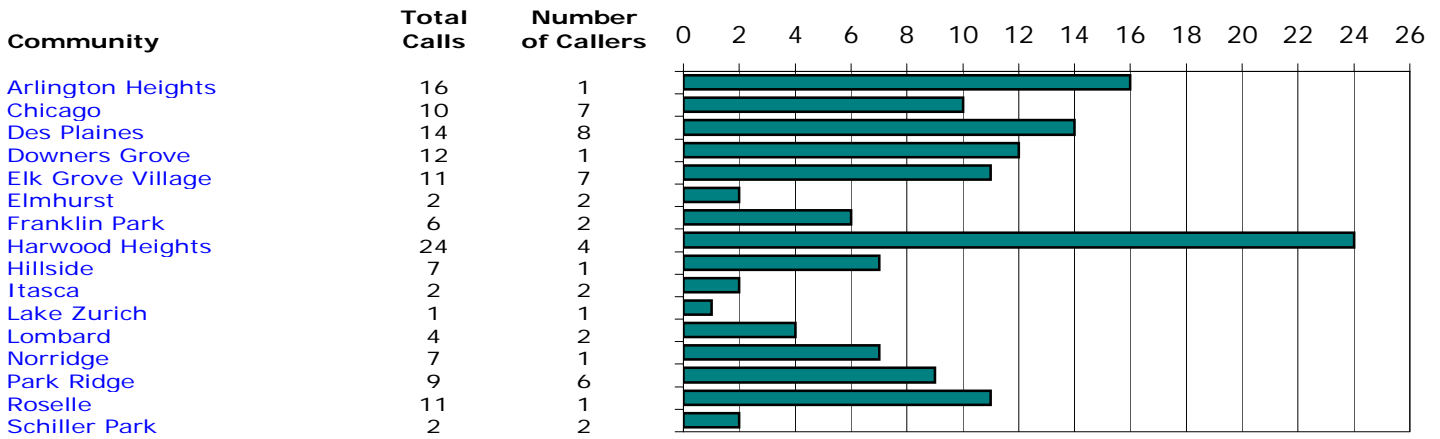

Noise Hotline Report

Chicago O'Hare International Airport
July 2008

Monthly Hotline Calls by Community¹

All Hours

July 2008 Total **138** **48**
 June 2008 Total 140 67

Monthly Hotline Calls by Community¹

Nighttime - 10:00 p.m. - 7:00 a.m.