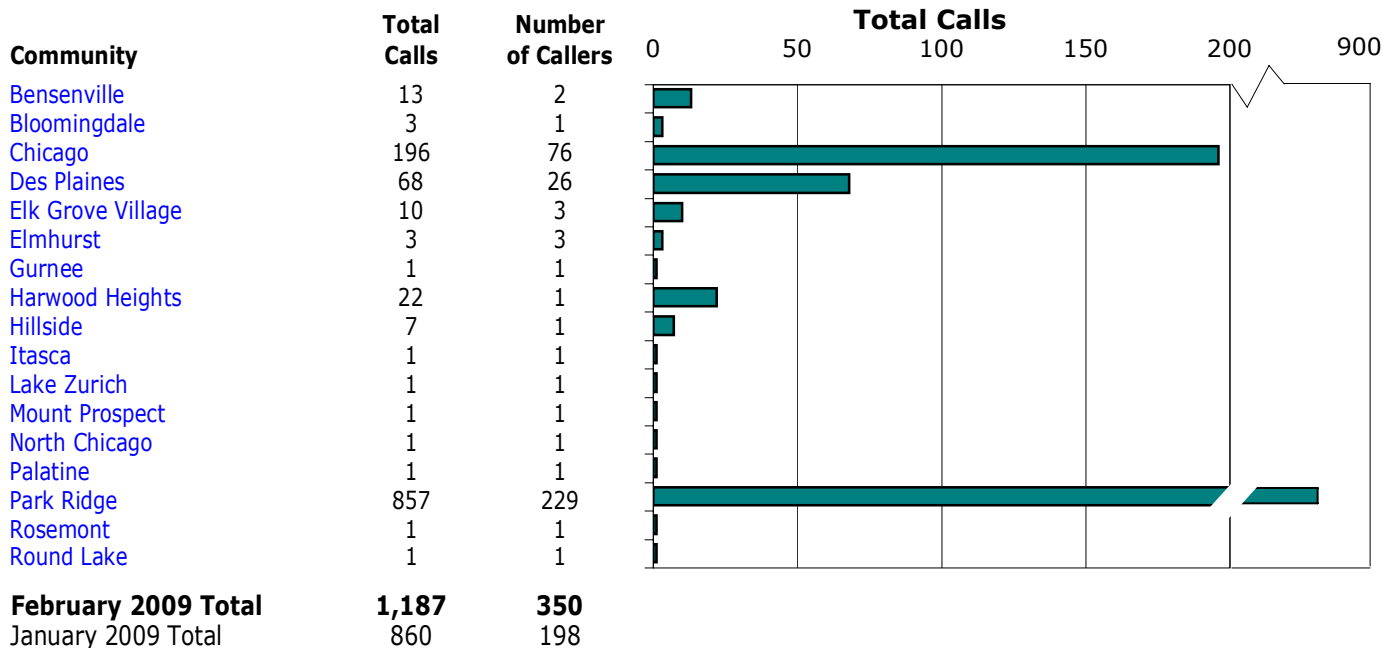

Noise Hotline Report

Chicago O'Hare International Airport

February 2009

Monthly Hotline Calls by Community¹

All Hours