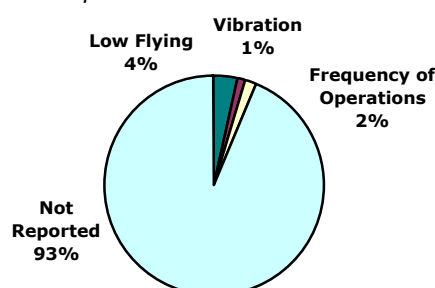

All Hours

Nature of Hotline Call Noise Complaint

Nighttime - 10:00 p.m. - 7:00 a.m.

¹ Complaint calls made within the State of Illinois.