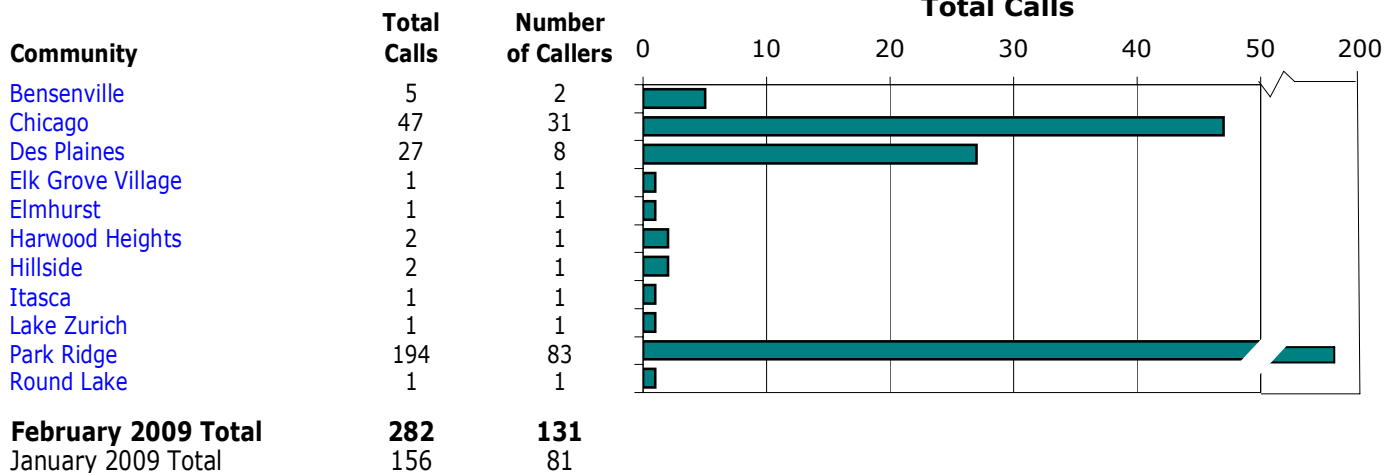

Monthly Hotline Calls by Community¹

Nighttime - 10:00 p.m. - 7:00 a.m.

Nature of Hotline Call Noise Complaint

All Hours