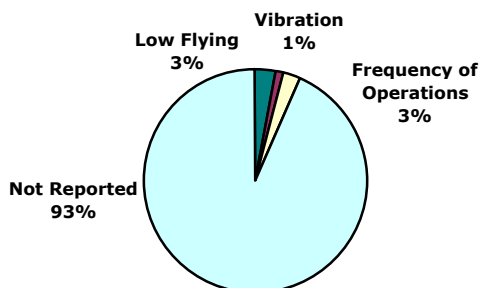

All Hours

Nature of Hotline Call Noise Complaint

Nighttime - 10:00 p.m. - 7:00 a.m.

¹ Complaint calls made within the State of Illinois.