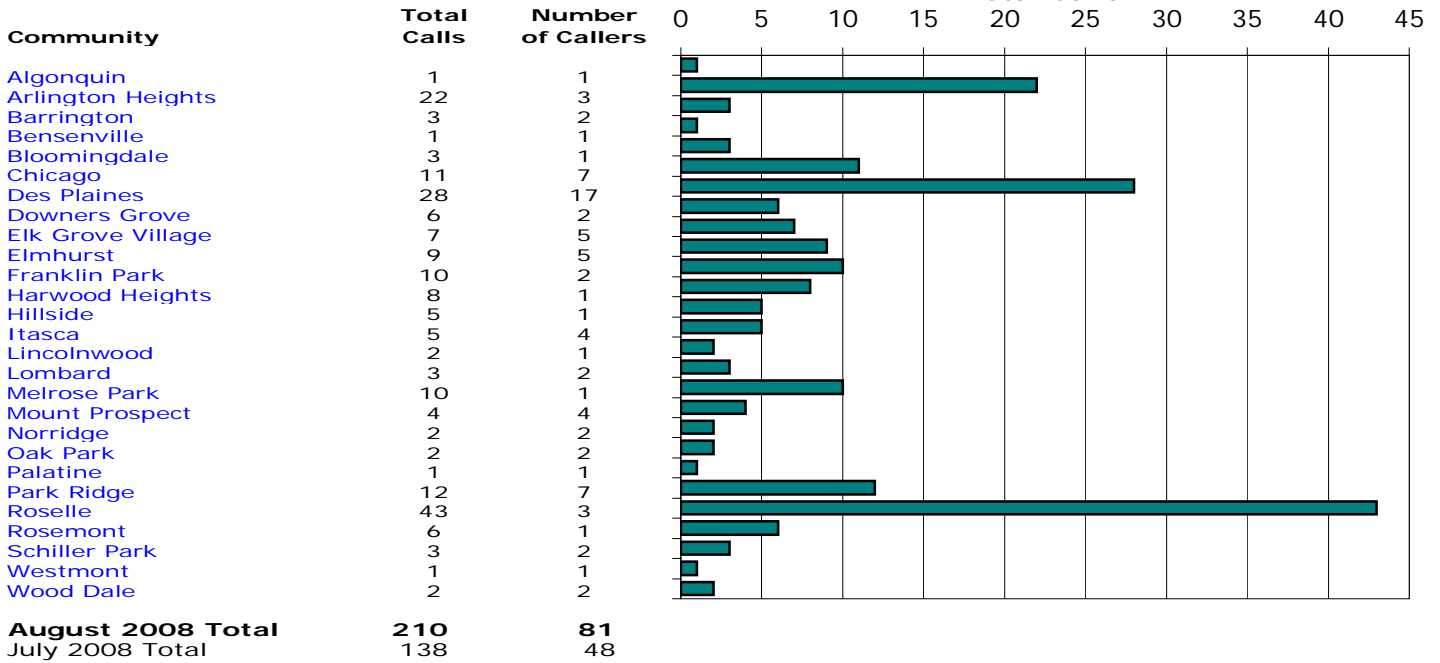

Noise Hotline Report

Chicago O'Hare International Airport
August 2008

Monthly Hotline Calls by Community¹

All Hours