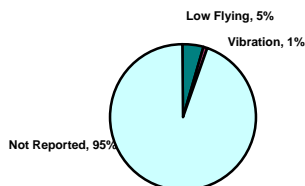

Noise Hotline Report

Chicago O'Hare International Airport
August 2008

Monthly Hotline Calls by Community¹

All Hours

Monthly Hotline Calls by Community¹

Nighttime - 10:00 p.m. - 7:00 a.m.

Nature of Hotline Call Noise Complaint

All Hours

Nature of Hotline Call Noise Complaint

Nighttime - 10:00 p.m. - 7:00 a.m.

¹ Complaint calls made within the State of Illinois.