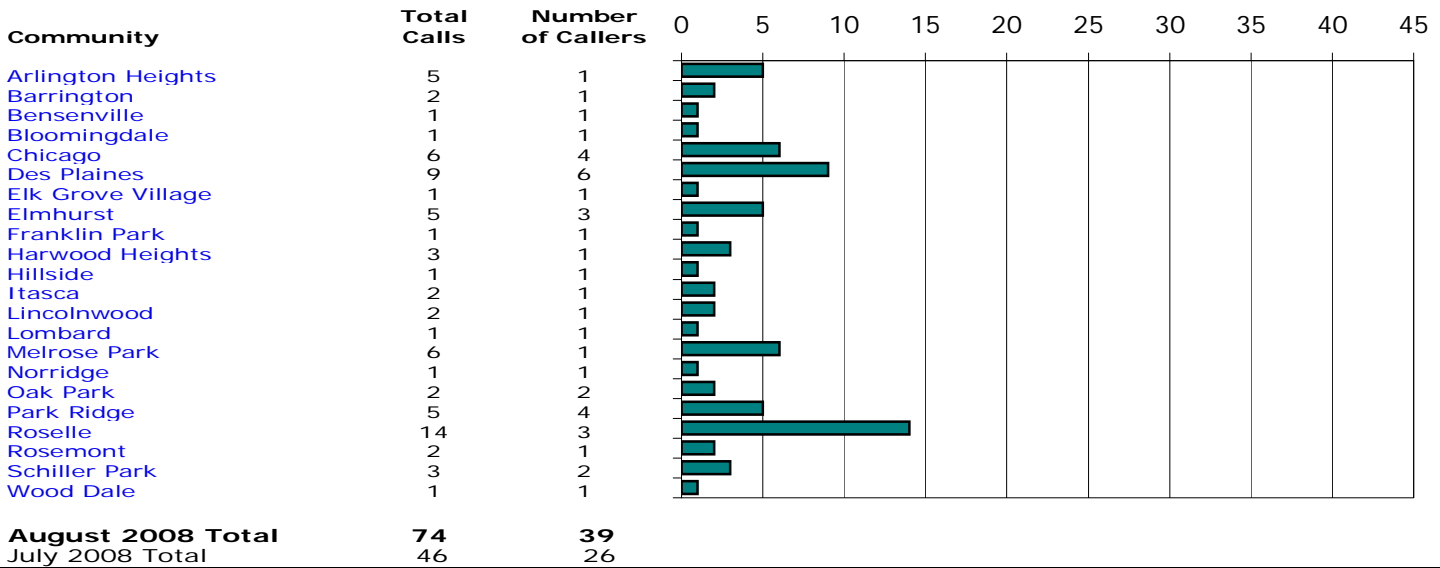

Monthly Hotline Calls by Community¹

Nighttime - 10:00 p.m. - 7:00 a.m.

Nature of Hotline Call Noise Complaint

All Hours