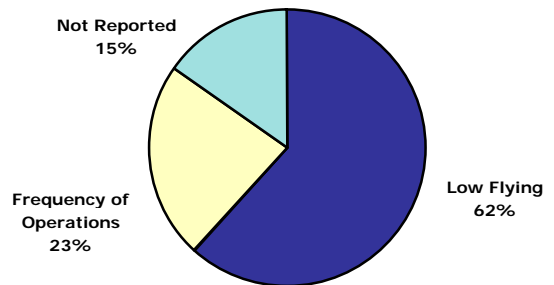

Nature of Hotline Call Noise Complaint

Nighttime - 10:00 p.m. - 7:00 a.m.

¹ Complaint calls made within the State of Illinois.