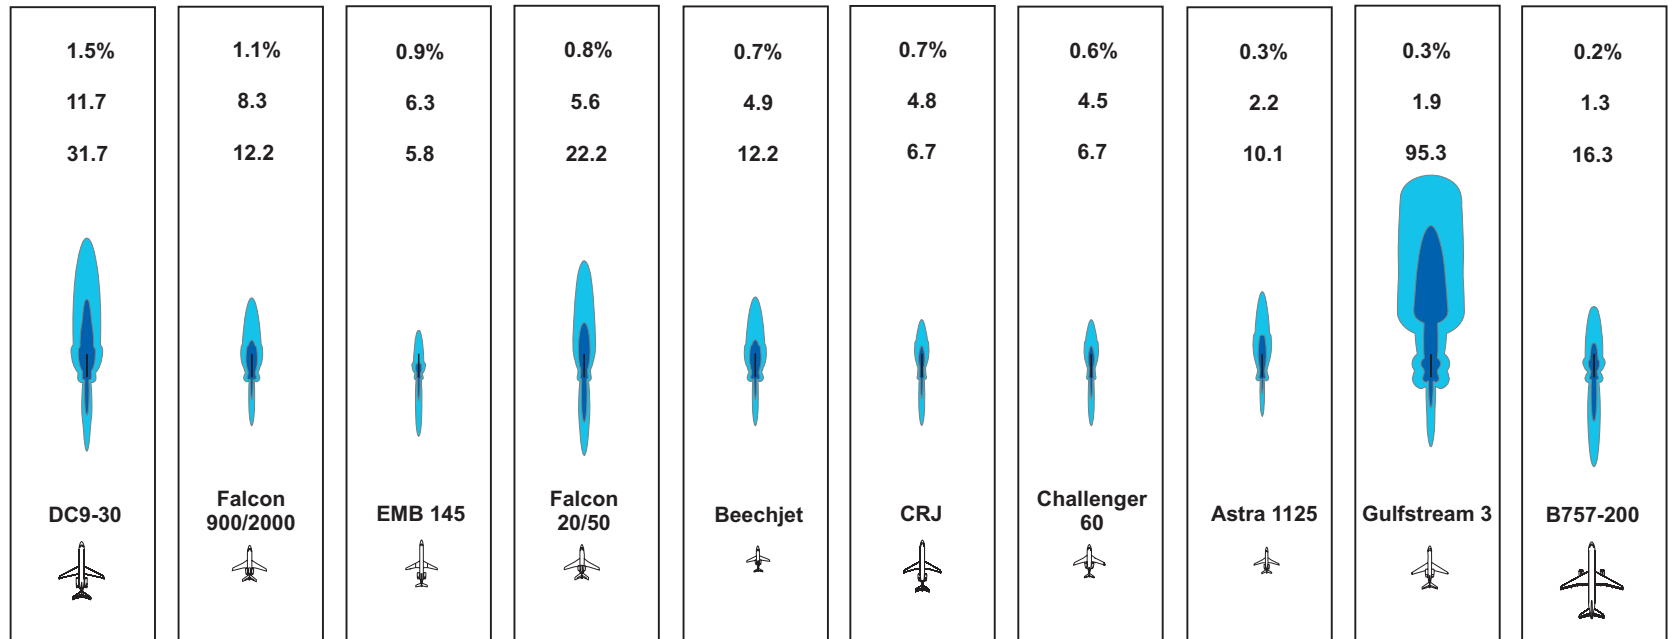

# MDW AIRCRAFT NOISE COMPARISON

Percentage of Total Operations at Midway:  
2007 Average Daily Operations:  
Footprint Area (square miles):

Percentage of Total Operations at Midway:  
2007 Average Daily Operations:  
Footprint Area (square miles):