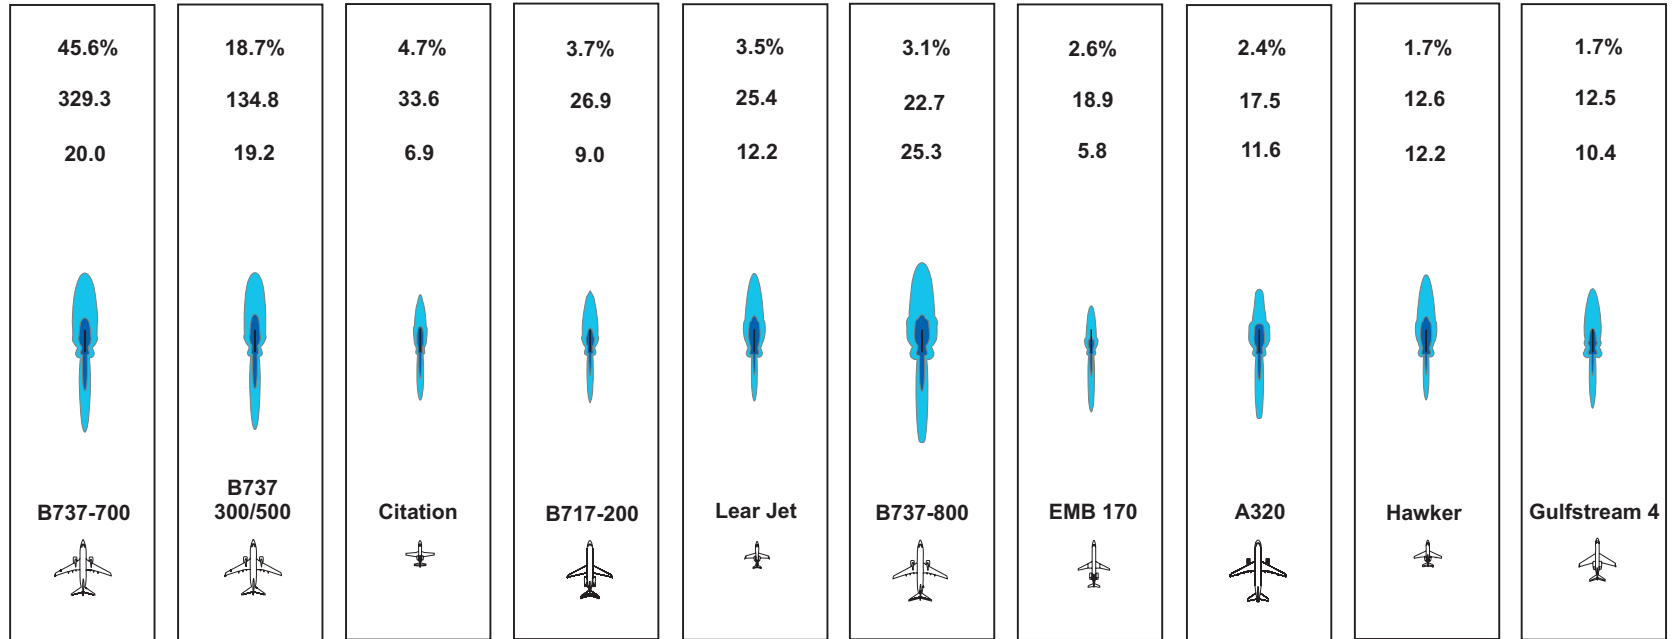

# MDW AIRCRAFT NOISE COMPARISON

Percentage of Total Operations at Midway:  
2007 Average Daily Operations:  
Footprint Area (square miles):

Percentage of Total Operations at Midway:  
2007 Average Daily Operations:  
Footprint Area (square miles):